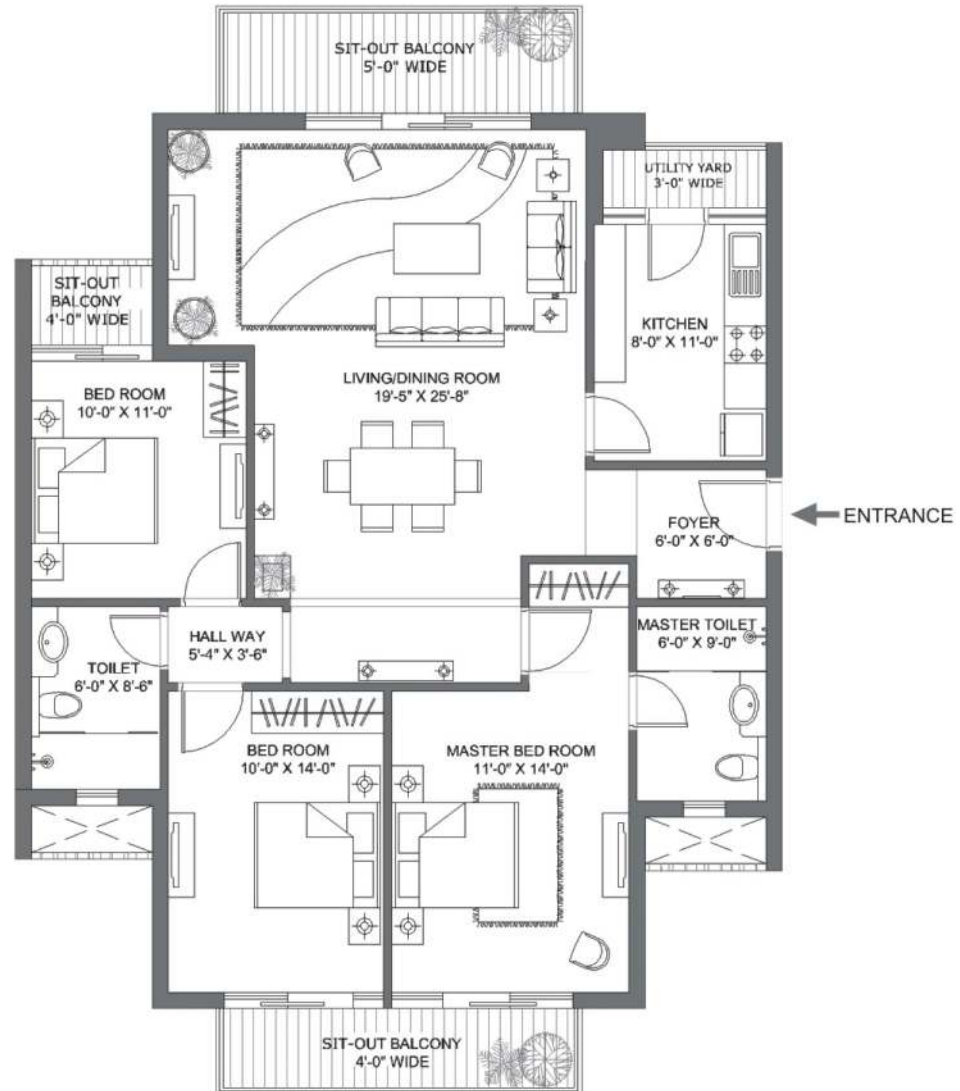

Landmark The Residency Sec 103 Gurgaon Floor Plans 3BHK 1710

THREE BEDROOM (TYPE - A)
SUPER AREA = 1710 SQ.FT.

GurgaonPropertyBazaar.in™

CALL: +91-9654953152

- In the interest of maintaining high standards, all floor plans, layout plans, areas, dimensions and specifications are indicative and are subject to change as decided by the company or by any competent authority.
- Soft furnishing, furniture and gadgets are not part of the offering.
- 1 sq. mtr = 10.764 sq. ft.